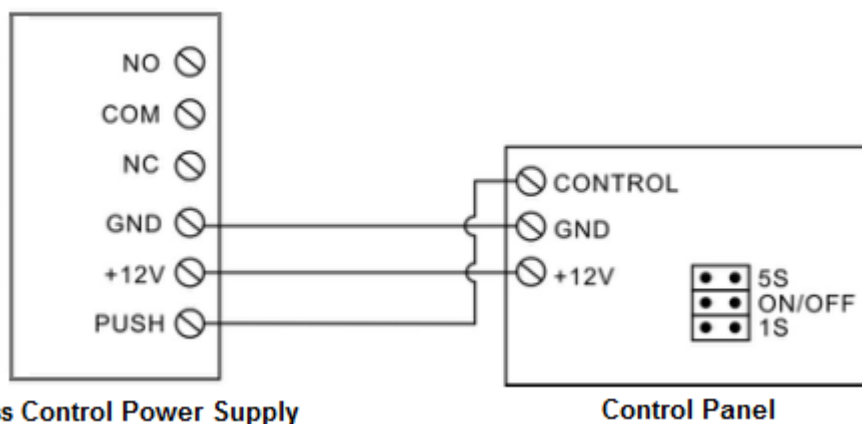

Dry contact control - with isolation circuit, control current  $\leq 5A$ , can connect with household electrical appliances or lock to control directly.

### 3.1 Wet Contact Control

Remark: "ON/OFF" represents "Toggle Mode"

PIN	Notes
+12V	Positive Pole of Control Panel's Power Input
GND	Negative Pole of Control Panel's Power Input
CONTROL	Control PIN (Low Level effective)