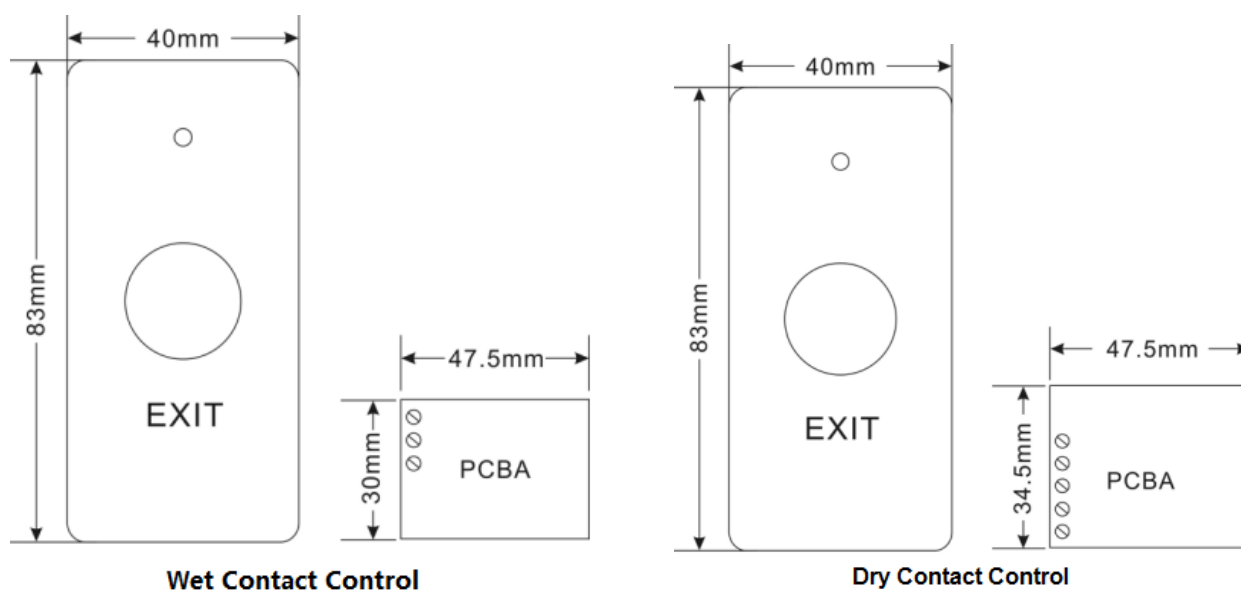

### 3.1 Wet Contact Control

Remark: "ON/OFF" represents "Toggle Mode"

PIN	Notes
+12V	Positive Pole of Control Panel's Power Input
GND	Negative Pole of Control Panel's Power Input
CONTROL	Control PIN (Low Level effective)

### 3.2 Dry Contact Control

Remark: "ON/OFF" represents "Toggle Mode"

PIN	Notes
+12V	Positive Pole of Control Panel's Power Input
GND	Negative Pole of Control Panel's Power Input
NC	Normally Closed Relay Output
COM	Common Connection for Relay Output
NO	Normally Open Relay Output

### 4. Dimensions