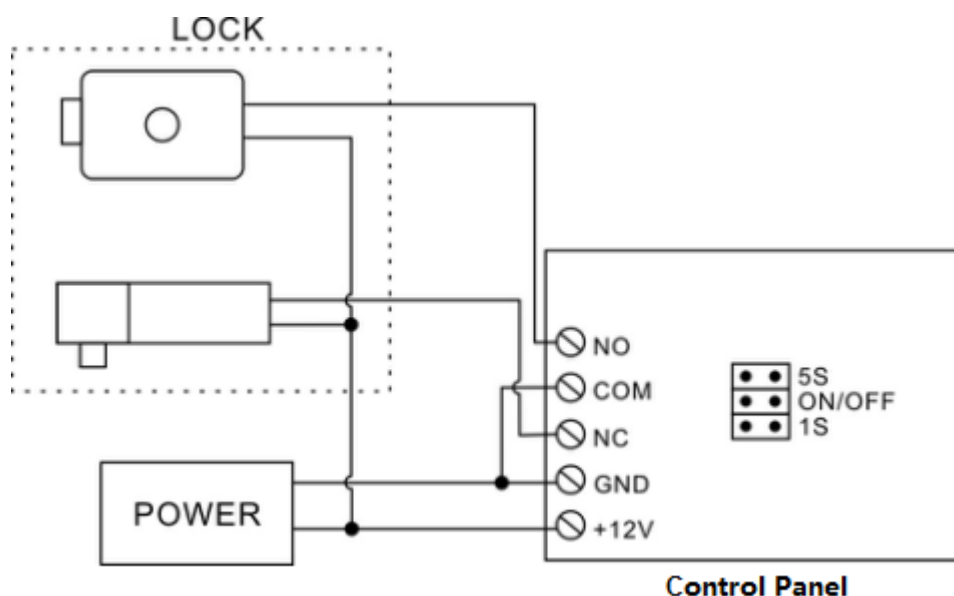

### 3.1 Wet Contact Control

Remark: "ON/OFF" represents "Toggle Mode"

PIN	Notes
+12V	Positive Pole of Control Panel's Power Input
GND	Negative Pole of Control Panel's Power Input
CONTROL	Control PIN (Low Level effective)

### 3.2 Dry Contact Control

Remark: "ON/OFF" represents "Toggle Mode"

PIN	Notes
+12V	Positive Pole of Control Panel's Power Input
GND	Negative Pole of Control Panel's Power Input
NC	Normally Closed Relay Output
COM	Common Connection for Relay Output
NO	Normally Open Relay Output

### 4. Dimensions