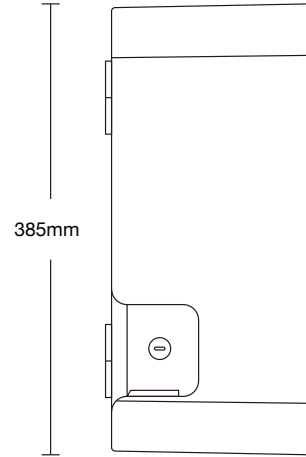

Key Cabinet	
Material	ABS
Dimension (HxWxD)	385 x 455 x 163mm
Weight	13kg
Operating temperature	-5°C ~ + 40°C
Humidity	95% non-condensing relative humidity
Power	100 / 240V AC 50/60 Hz 60W
Power consumption	Idle 12V 2,6W Max 12V 12W
Back-up battery	No
Door option	ABS
Door lock	Electric motor freezer lock
Mounting	Wall mount
Certification	CE, FCC, RoHS
Type of KeySlot	5 position key rows
Key slot LED	3 possible states per key position:
	- Blue: access granted
	- Red: alarm
	- Off: no access
Number of keys	20
Number of doors	1
Extendible	No
Automatic door	No
RFID KeyTag	
Type	PVC round tag with kabel security seal
Material	PVC
Frequency	125 KHz
Dimension (HxWxD)	63,6x12x12mm
KeyTag ring diameter	28.50mm
KeyTag ring material	Stainless steel
Terminal Control	
Cabinet access	RFID, PIN code, fingerprint, face recognition
Card reader frequency	125 KHz / 13.56 Mhz (EM, Mifare, Mifare-Desfire)
Display	7" touch screen
Operating system	Android 5.1
Communications	TCP / Wifi
Operation	Offline / cloud
Customer external RFID reader	No
USB port	Yes

Junior S

455mm

Front view

385mm

163mm

Side view

Rear view

Top view