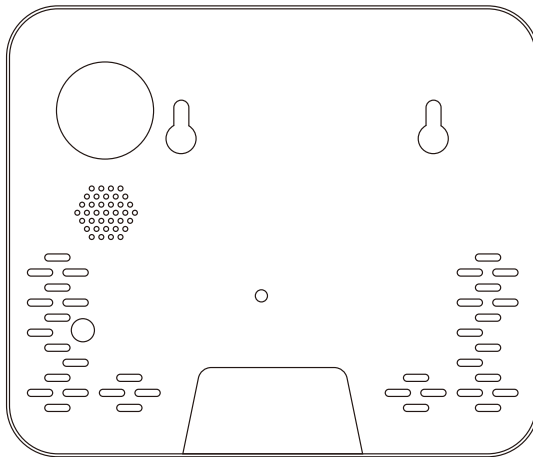

Datasheet Junior S

Junior S smart key cabinet is a new-designed commercial key management system solution for SMBs. Made of high-quality ABS plastic, it is a lightweight key management system, weighing only 13 kg, capable of managing up to 20 keys or key sets. **Junior S** keeps a record of key removals and returns - by whom and when. An essential addition to **Junior S** systems, smart key fob securely locks in place and monitors keys whether removed so they are always ready for use.

Key Cabinet	
Material	ABS
Dimension (HxWxD)	385 x 455 x 163mm
Weight	13kg
Operating temperature	-5°C ~ + 40°C
Humidity	95% non-condensing relative humidity
Power	100 / 240V AC 50/60 Hz 60W
Power consumption	Idle 12V 2,6W Max 12V 12W
Back-up battery	No
Door option	ABS
Door lock	Electric motor freezer lock
Mounting	Wall mount
Certification	CE, FCC, RoHS
Type of KeySlot	5 position key rows
Key slot LED	3 possible states per key position:
	- Blue: access granted
	- Red: alarm
	- Off: no access
Number of keys	20
Number of doors	1
Extendible	No
Automatic door	No
RFID KeyTag	
Type	PVC round tag with kabel security seal
Material	PVC
Frequency	125 KHz
Dimension (HxWxD)	63,6x12x12mm
KeyTag ring diameter	28.50mm
KeyTag ring material	Stainless steel
Terminal Control	
Cabinet access	RFID, PIN code, fingerprint, face recognition
Card reader frequency	125 KHz / 13.56 Mhz (EM, Mifare, Mifare-Desfire)
Display	7" touch screen
Operating system	Android 5.1
Communications	TCP / Wifi
Operation	Offline / cloud
Customer external RFID reader	No
USB port	Yes

Junior S

455mm

Front view

385mm

163mm

Side view

Rear view

Top view